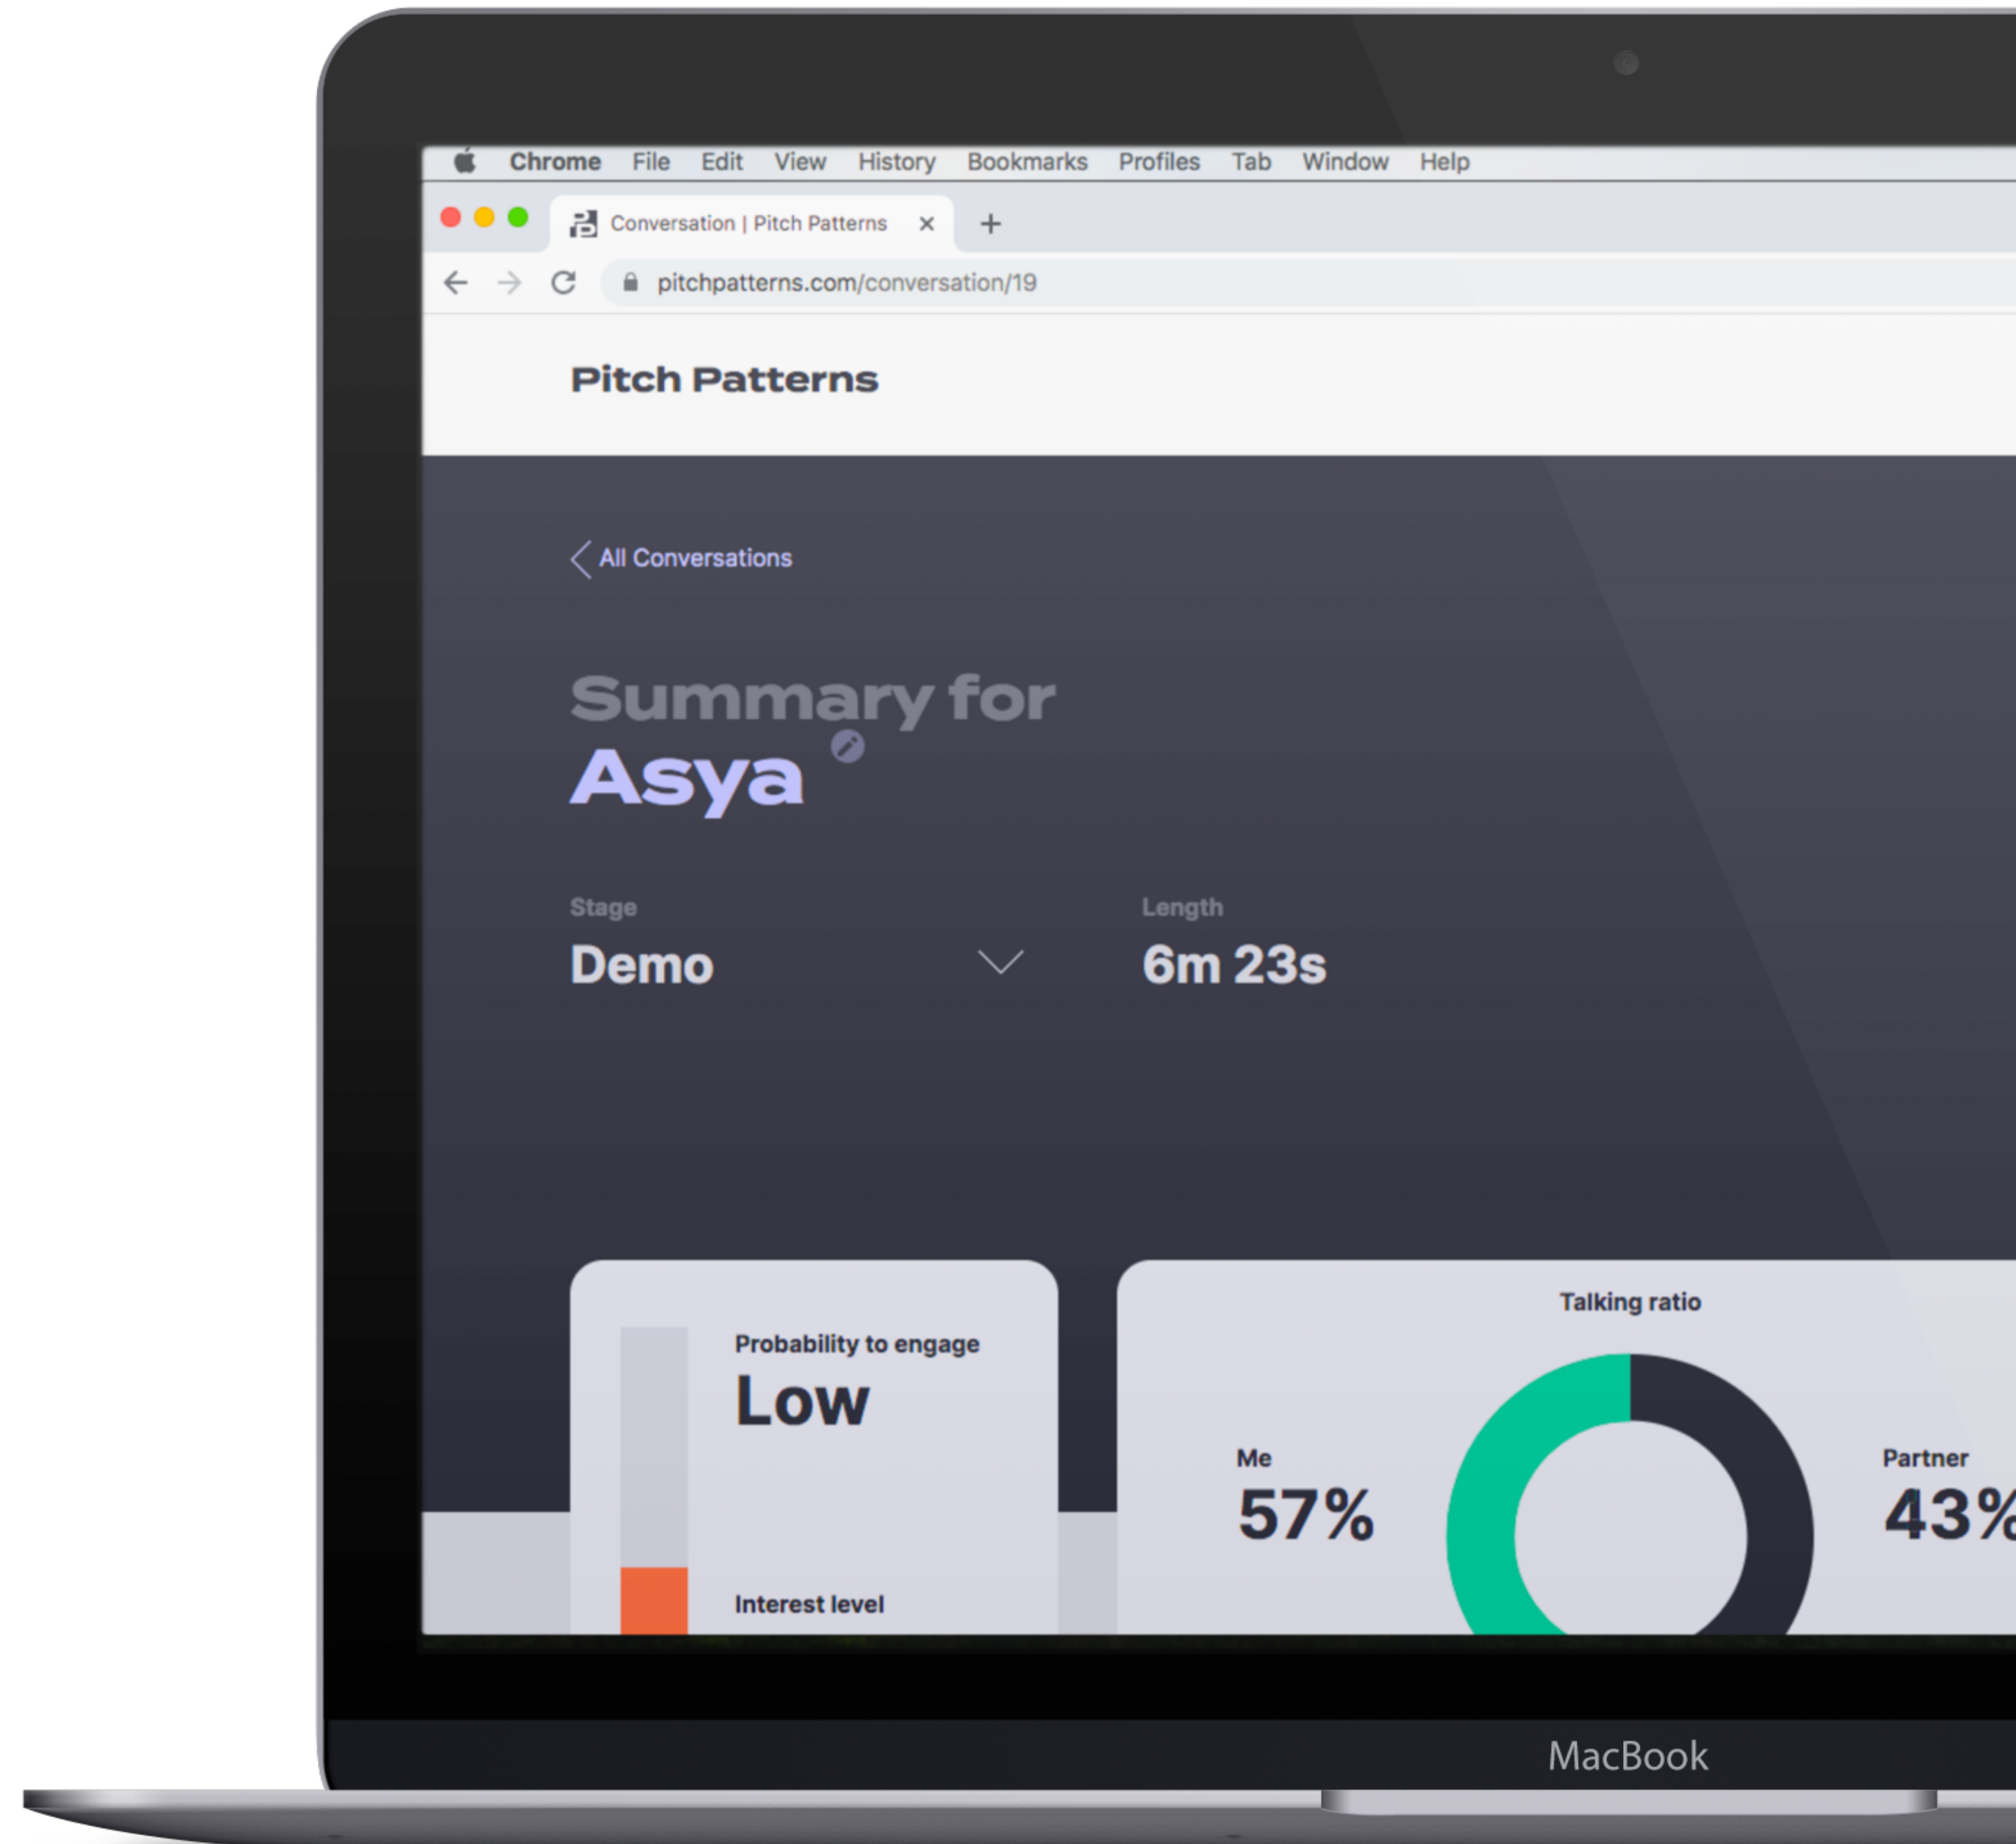

**Grow your
revenue
with a new
sales machine.**

Pitch Patterns