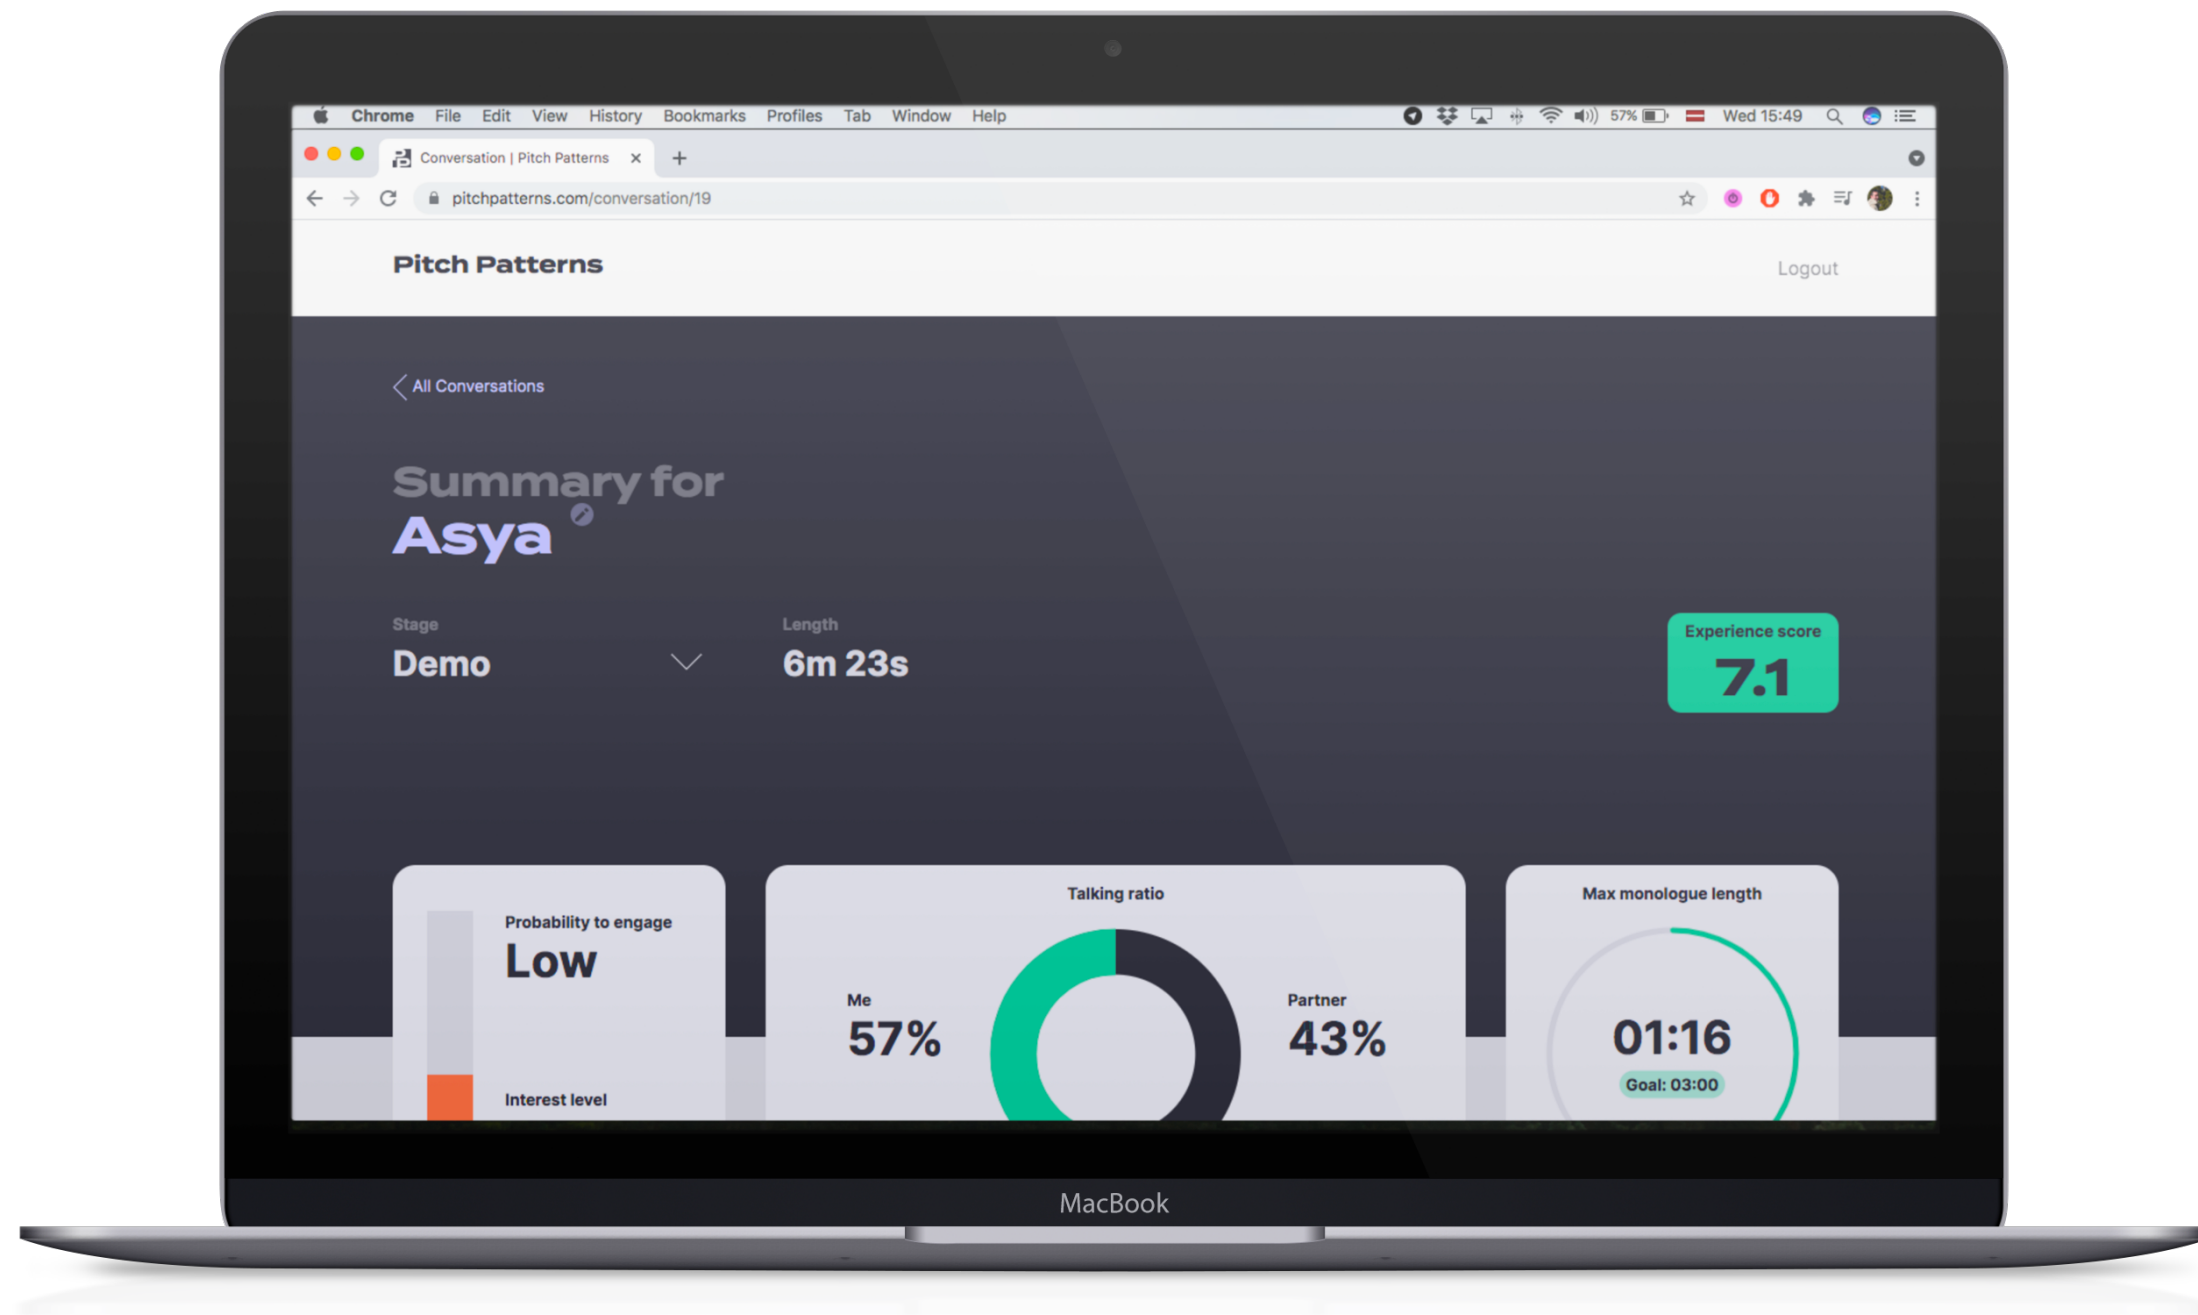

Pitch Patterns

Features:

- ◎ **Categorization of topics based on keywords**
- ◎ **Emotion categorization based on tone of voice and sentiment**
- ◎ **Conversational metrics - Listening ratios, Patience, Fatigue**
- ◎ **Searchable calls**
- ◎ **Team performance analysis**