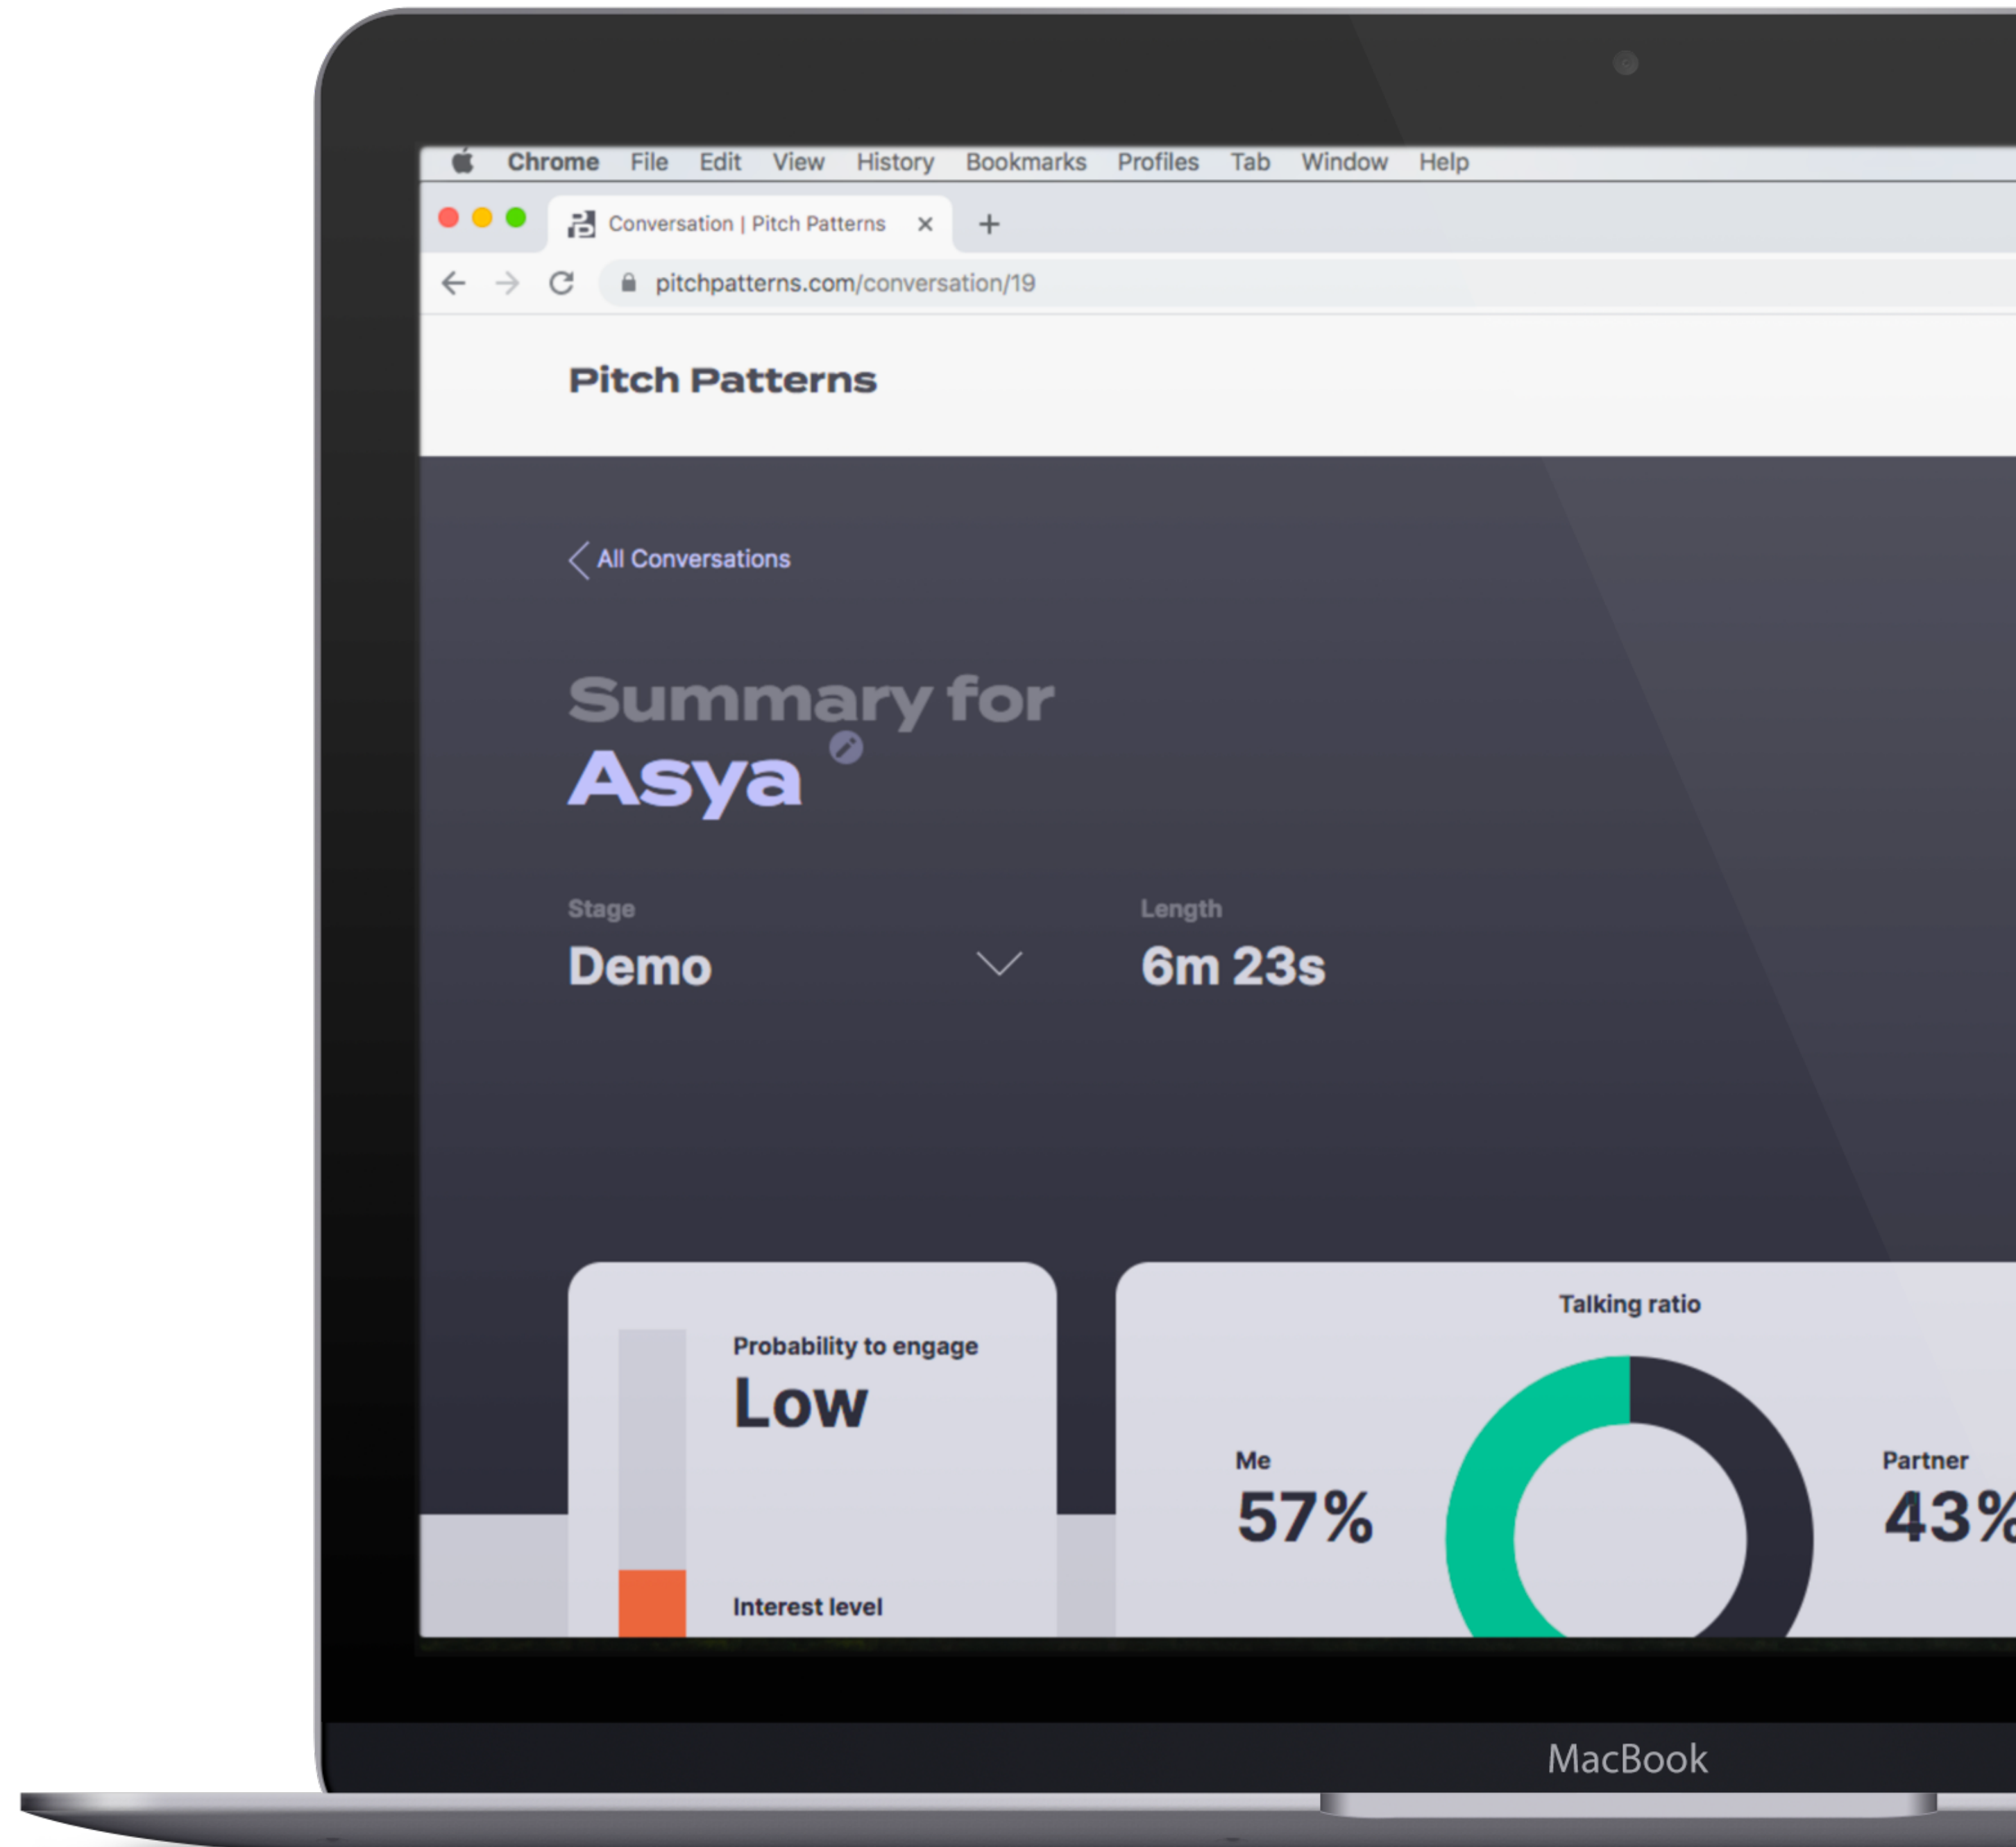

**Grow your
revenue
with a new
sales machine.**

Pitch Patterns