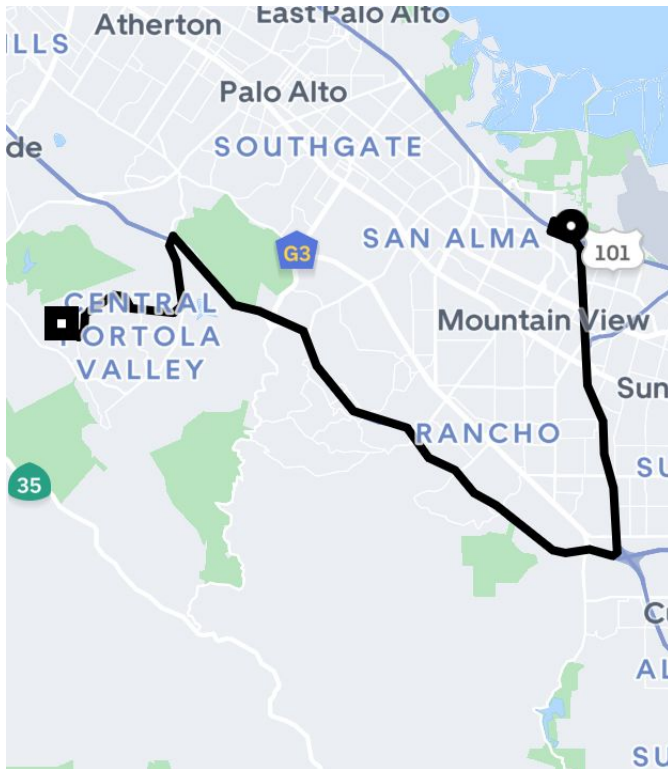

[Report lost item](#) >

[Contact support](#) >

[My trips](#) >

Uber

[Forgotten password](#)

[Privacy](#)

[Terms](#)

Uber B.V.
1725 3rd Street,
San Francisco